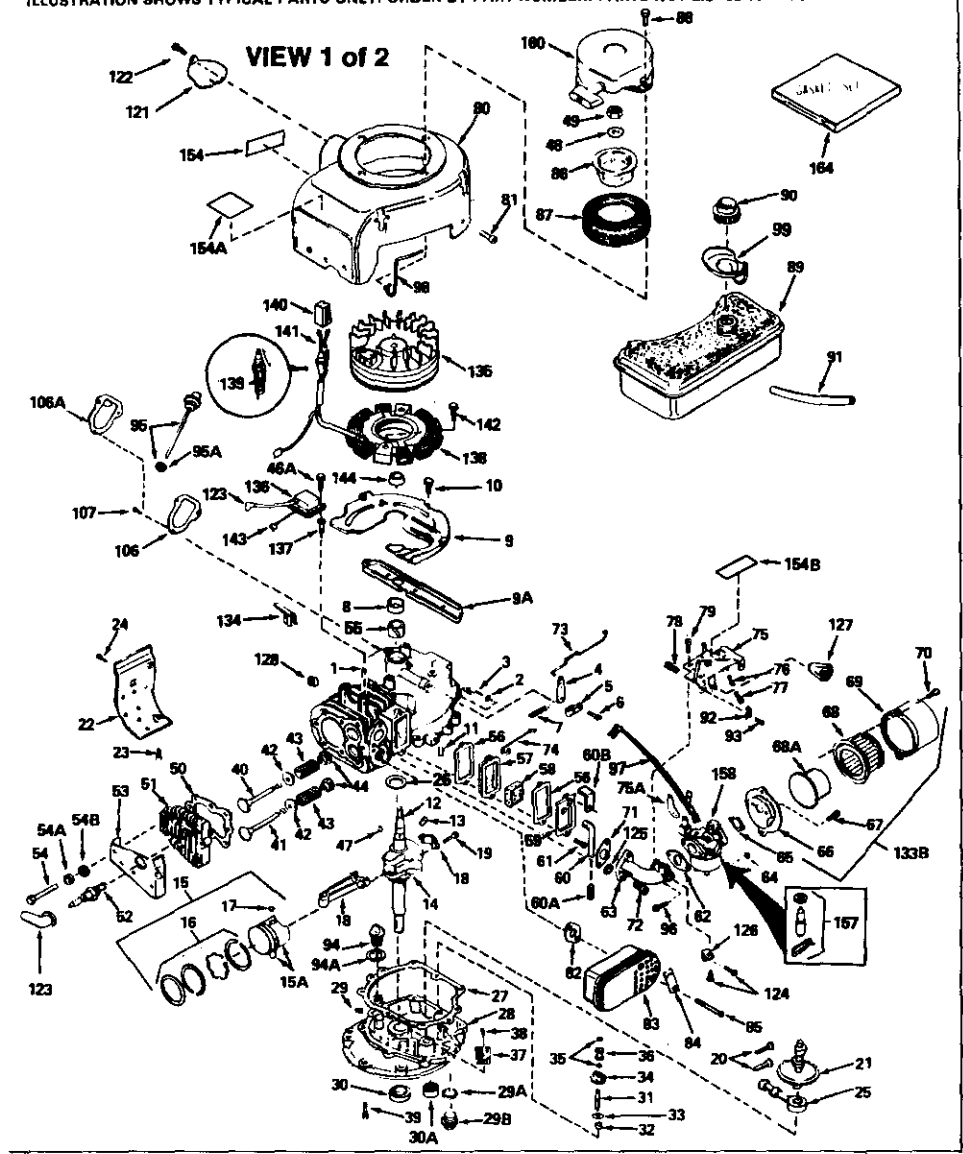

entvm125_pg1 TVM140-70363K / Engine pg 1

ILLUSTRATION SHOWS TYPICAL PARTS ONLY. ORDER BY PART NUMBER. PARTS NOT LISTED ARE SUPPLIED BY OEM.

Teileliste

entvm125_pg1 TVM140-70363K / Engine pg 1

REF #	ITEM #	DESCRIPTION	QTY	REMARK
1	34913A	Cylinder		(Incl. 8, 11, 94 & 94A) 2-5/8"
2	28277	Flat washer		
3	30669	Rod, Governor		
4	31357	Lever, Governor		
5	31335	Clamp, Governor lever		
6	650548	Screw, 8-32 x 5/16"		
7	31361	Spring, Governor		
8	32630	Seal, Oil		
9	29536	Blower Housing Baffle		ed)
9	35256A	Blower Housing Baffle		eq.)
10	650561	Screw, 1/4-20 x 5/8"		
11	27652	Dowel Pin		
12	34880	Crankshaft (Incl. 13 & 14)		
13	29783	Pin, Crankshaft gear		
14	27884	Gear, Crankshaft		
15	34531	Piston, Pin & Ring Set		(2-5/8") Std.
15	34532	Piston, Pin & Ring Set (.010" OS)		
15	34533	Piston, Pin & Ring Set (.020" OS)		
15A	33312B	Piston & Pin Ass'y.		(Incl. 17) (2-5/8") (Std.)
15A	33313B	Piston & Pin Ass'y.		(Incl. 17) .010" OS
15A	33314B	Piston & Pin Ass'y.		(Incl. 17) .020" OS
16	34854	Ring Set (2-5/8") (Std.)		
16	34855	Ring Set (.010" OS)		
16	34856	Ring Set (.020" OS)		
17	27888	Piston Pin Retaining Ring		
18	31380C	Rod Assy., Connecting (Incl. 19)		
19	650662C	Bolt, Connecting rod (Incl. 2 pieces)		
20	34034	Lifter, valve		
21	32114	Camshaft (MCR)		
22	30622A	Extension, Blower housing		
23	650128	Screw, 10-24 x 1/2"		
24	30688	Screw, 1/4-20 x 1/2"		
25	31356	Pump Assy., Oil		
27	30684	* Gasket, Cylinder cover		
28	31471C	Flange Ass'y.		Incl. 29,30,31,33,182 & 183
29	27642	Oil Drain Plug (Sq. hd., 1/4-18)		
30	27897	Oil Seal		
31	30668	Shaft, Mech. Governor		
32	31707A	Governor Spacer Assy. (Incl. 33)		
33	30590A	Washer, Flat (2 required)		
34	30591	Gear Assy., Governor		
35	29193	Retaining Ring		
36	30588A	Spool, Governor		
37	31355	Screen, Oil filter (Use as required)		
38	29117	Screw, 8-32 x 5/16" (Use as required)		
39	650488	Screw, 1/4-20 x 1-1/4"		
40	32783	Intake Valve (Std.) (Incl. 44)		
40	32784	Intake Valve (1/32" OS) (Incl. 44)		
41	27878A	Exhaust Valve (Std.) (Incl. 151)		
41	27880A	Exhaust Valve (1/32" OS) (Incl. 151)		
42	27882	Valve Spring Cap		
43	27881	Valve Spring		
44	32581	Cap, Lower valve spring		
47	32589	Key, Flywheel		